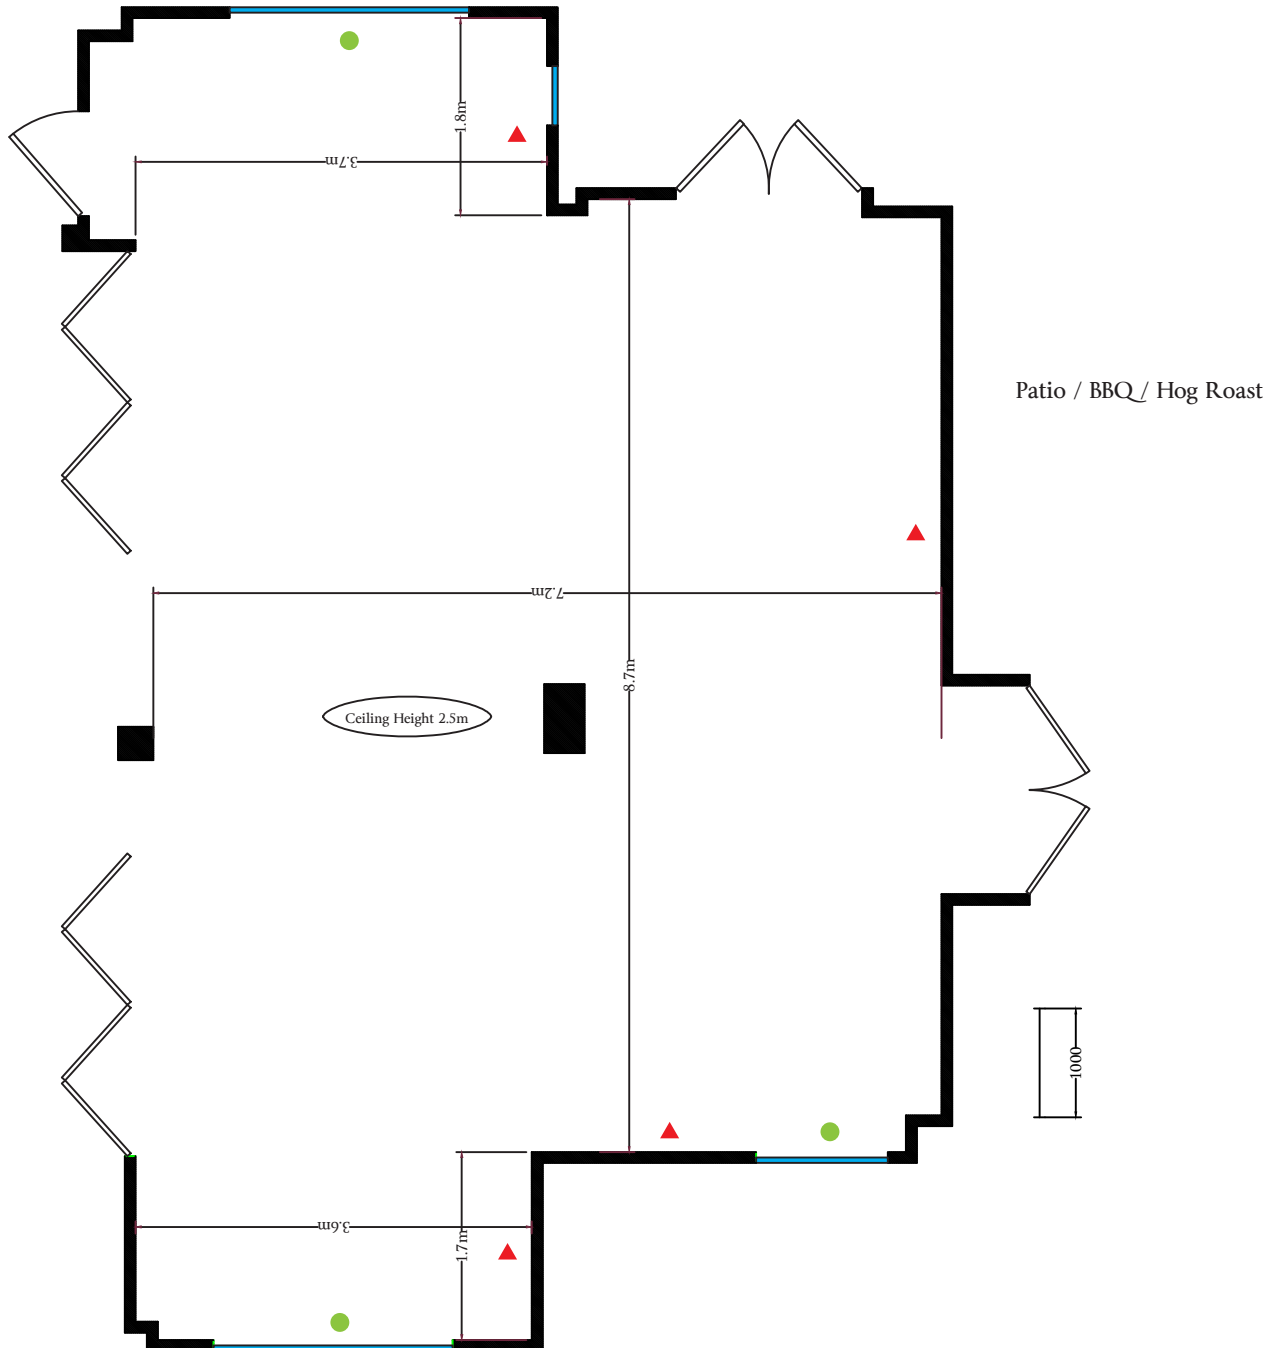

SONNING GOLF CLUB

HENLEY ROOM

KEY

-  Phone Socket
-  Plug Socket
-  Radiator
-  Window
-  Door
-  Partition Walls