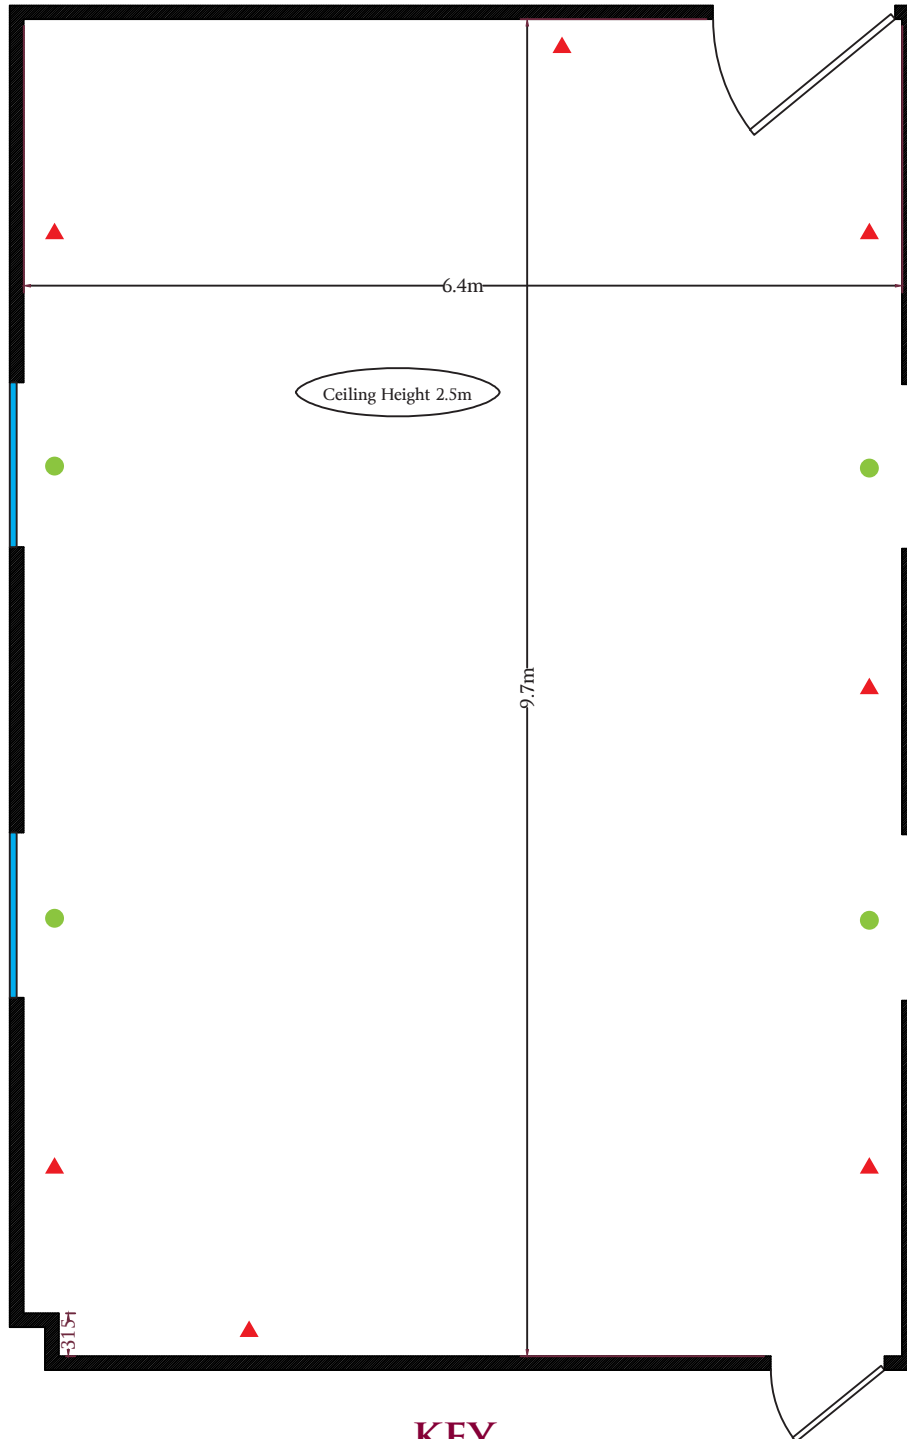

SONNING GOLF CLUB

WALTHAM ROOM

KEY

■ Phone Socket

▲ Plug Socket

● Radiator

— Window

✓ Door

⚡ Partition Walls